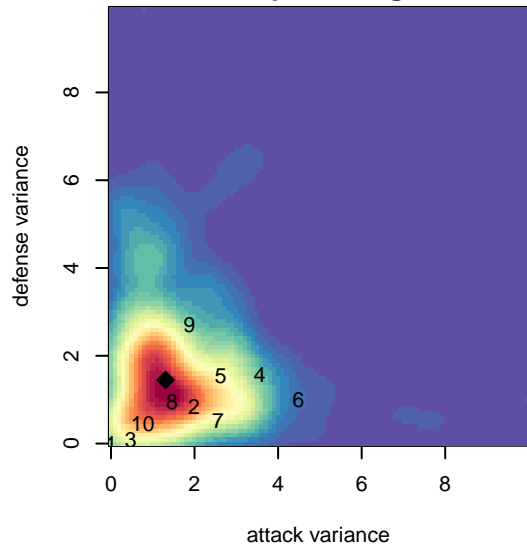

# RVSC Timbers Red B01

Rogue Valley SC  
 Medford, OR  
 B01 total strength=1579  
 attack=14.73 defense=14.99  
 spr league = PTT Win B01 Premier

alt names used:  
 RVT 01B RED  
 RV Timbers 01B Red

Venues played:  
 2016 OYS State Cup B01  
 2017 Portland Winter Showcase U17  
 2017 PTT Winter B01 Premier

**RVSC Timbers Red B01**  
 Dots are actual minus expected GF (blue circles) and GA (red triangles).  
 Blue line is smoothed change in attack strength. Red is smoothed change in defense strength.

**attack and defense variance (black dot)  
relative to other teams  
and top 10 in region**