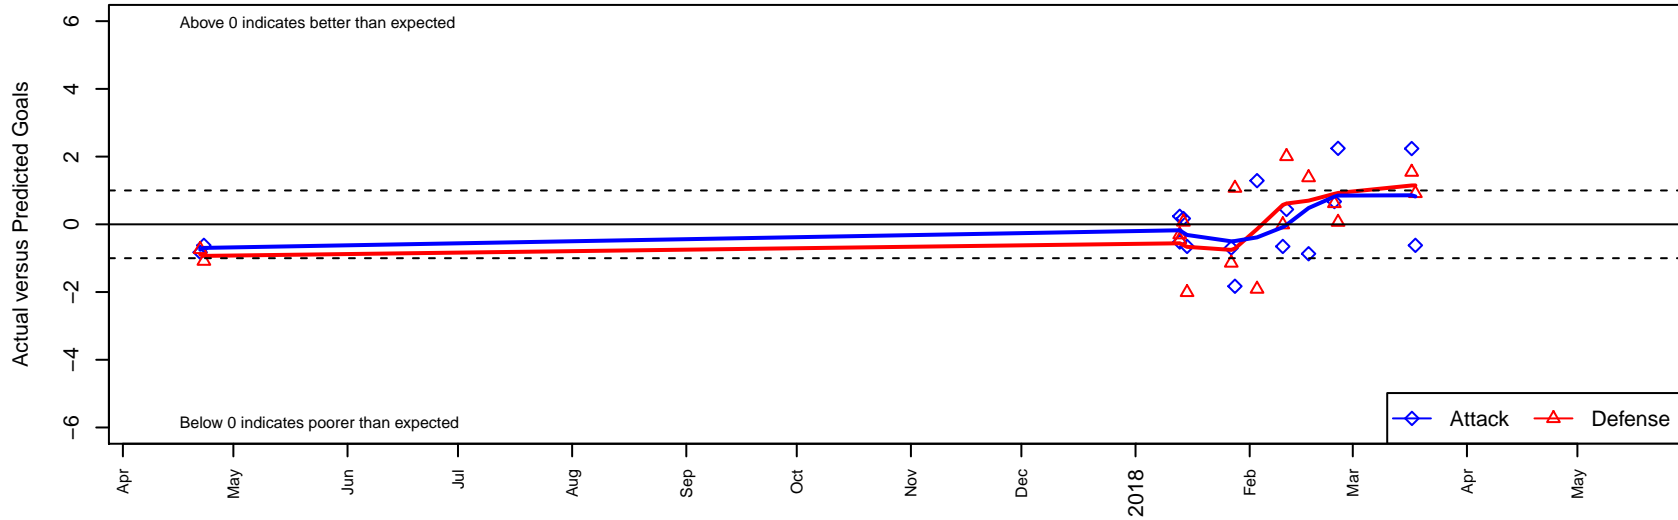

# RVSC Timbers Red B01

Rogue Valley SC  
 Medford, OR  
 B01 total strength=1579  
 attack=14.73 defense=14.99  
 spr league = PTT Win B01 Premier

alt names used:  
 RVT 01B RED  
 RV Timbers 01B Red

Venues played:  
 2016 OYS State Cup B01  
 2017 Portland Winter Showcase U17  
 2017 PTT Winter B01 Premier

**RVSC Timbers Red B01**  
 Dots are actual minus expected GF (blue circles) and GA (red triangles).  
 Blue line is smoothed change in attack strength. Red is smoothed change in defense strength.

**attack and defense variance (black dot)  
relative to other teams  
and top 10 in region**